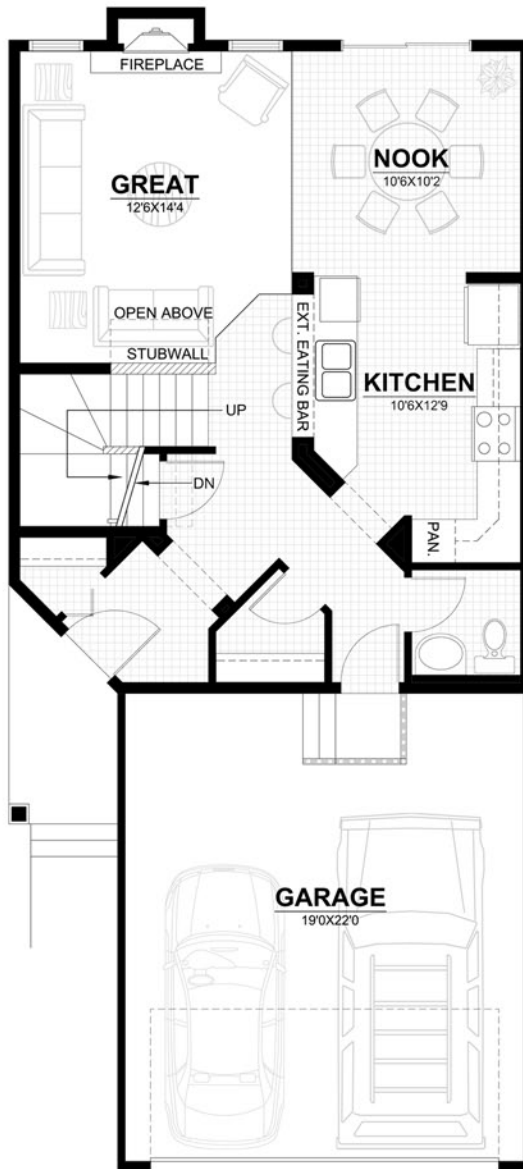

FOCUS

1482 SQ. FT.

*ARTISTIC REPRESENTATION ONLY

STANDARD ELEVATION

MAIN FLOOR 715 SQ. FT.
UPPER FLOOR 767 SQ. FT.

FOCUS MODEL IS DRAWN TO LOOK HOMES MASTER BUILDER INC.'S ADVANTAGE SPEC. BROCHURES ARE A GENERAL REPRESENTATION OF FLOOR PLAN SPECIFICS ONLY. DETAILS PRESENTED IN CONSTRUCTION PLANS WILL SUPERSEDE BROCHURES AND ALL OTHER RENDERINGS - APR 19/10