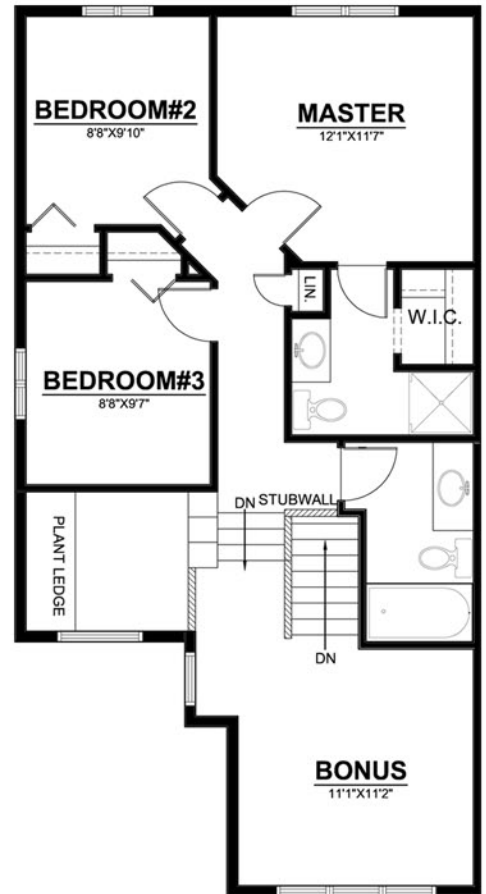

EXPOSE - ZEN

1449 SQ. FT.

STANDARD ELEVATION
WITH STONE UPGRADE

MAIN FLOOR 715 SQ. FT.
UPPER FLOOR 734 SQ. FT.