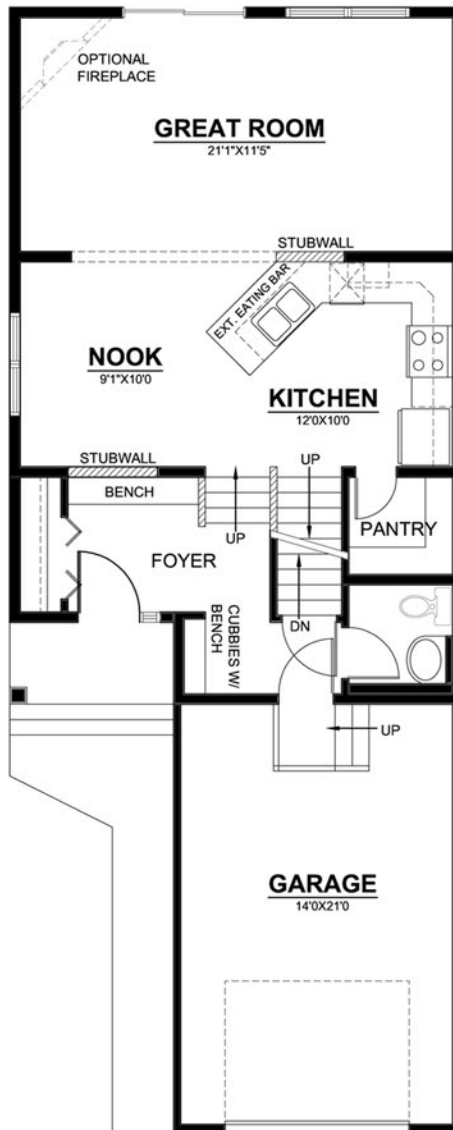

EXPOSE - ZEN

1449 SQ. FT.

STANDARD ELEVATION
WITH STONE UPGRADE

MAIN FLOOR 715 SQ. FT.
UPPER FLOOR 734 SQ. FT.